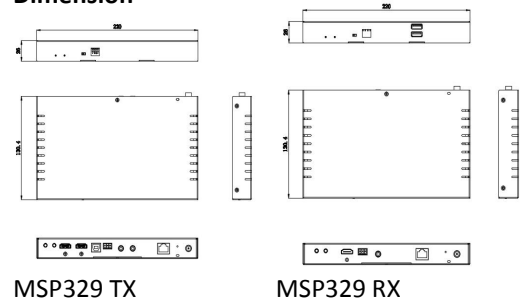

Dimension

Order Codes

Product Code	Item
611-0329-01-0	MSP329 (TX)
611-0329-02-0	MSP329 (RX)

Tel: +86-592-5771197 | Fax: +86-592-5788216 | E-mail: sales@rgblink.com
Headquarter: S601 Weiye Building, Torch Hi-Tech Development Zone, Xiamen, Fujian, P.R.C.

Specifications are correct at time of printing and subject to change or alteration without notice.

www.rgblink.com