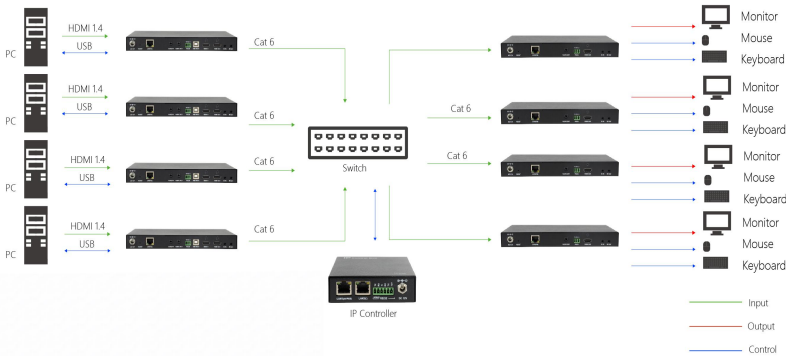

Specification

Connectors	Input	TX	HDMI In | Loop	2×HDMI-A		
		RX	LAN	1×RJ45		
	Output	TX	LAN	1×RJ45		
		RX	HDMI	1×HDMI-A		
	Communication	TX	USB Device	1×USB-B	RS232	1×Phonex
		RX	USB host	2×USB-A	RS232	1×Phonex
Audio	TX	Audio In|Out	2×3.5mm Jack			
	RX	Audio Out	1×3.5mm Jack			
Power	TX		1×DC Jack			
	RX		1×DC Jack			
Performance	Input Resolutions	HDMI	720p@50/59.94/60 | 1080i@50/59.94/60 | 1080p@50/59.94/60 | 2160p@30			
		SMPTE	800×600@60 | 1024×768@60 | 1280×720@60 | 1280×1024@60 | 1360×768@60 | 1440×900@60 | 1440×1050@60 | 1600×1200@60 | 1920×1080@60 | 3840×2160@30			
		VESA	800×600@60 | 1024×768@60 | 1280×720@60 | 1280×1024@60 | 1360×768@60 | 1440×900@60 | 1440×1050@60 | 1600×1200@60 | 1920×1080@60 | 3840×2160@30			
	Output Resolutions	HDMI	720p@50/59.94/60 | 1080i@50/59.94/60 | 1080p@50/59.94/60 | 2160p@30			
		VESA	800×600@60 | 1024×768@60 | 1280×720@60 | 1280×1024@60 | 1360×768@60 | 1440×900@60 | 1440×1050@60 | 1600×1200@60 | 1920×1080@60 | 3840×2160@30			
Audio		Dolby 5.1/Dolby True HD/Dolby Digital Plus, DTS 5.1/DTS HD/DTS True HD, LPCM2.0/LPCM2.1/LPCMS.1/LPCM 7.1				
Supported Standard		HDMI 1.4				
Power	Input Voltage	DC 12V/1A				
Environment	Working Temperature	-20°C ~ 60°C				
	Humidity	20%~90%				
Physical	Weight	Net (Device)	0.74 kg (TX|RX)			
	Dimensions	Net (Device)	220 mm x 25 mm x 130 mm (TX|RX)			

Application