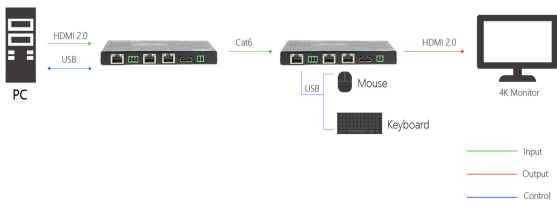

Application