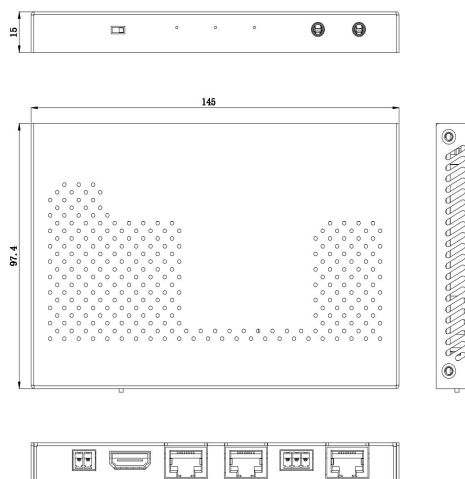

Dimensions

MSP 415 TX | RX

Order Codes

Product Code	Item
611-0415-01-0	MSP415 HDMI 2.0 to HDBaseT Extender (TX)
611-0415-02-0	MSP415 HDMI 2.0 to HDBaseT Extender (RX)

Tel: +86-592-5771197 | Fax: +86-592-5788216 | E-mail: sales@rgbink.com
Headquarter: S601 Weiye Building, Torch Hi-Tech Development Zone, Xiamen, Fujian, P.R.C.

Specifications are correct at time of printing and subject to change or alteration without notice.

www.rgbink.com